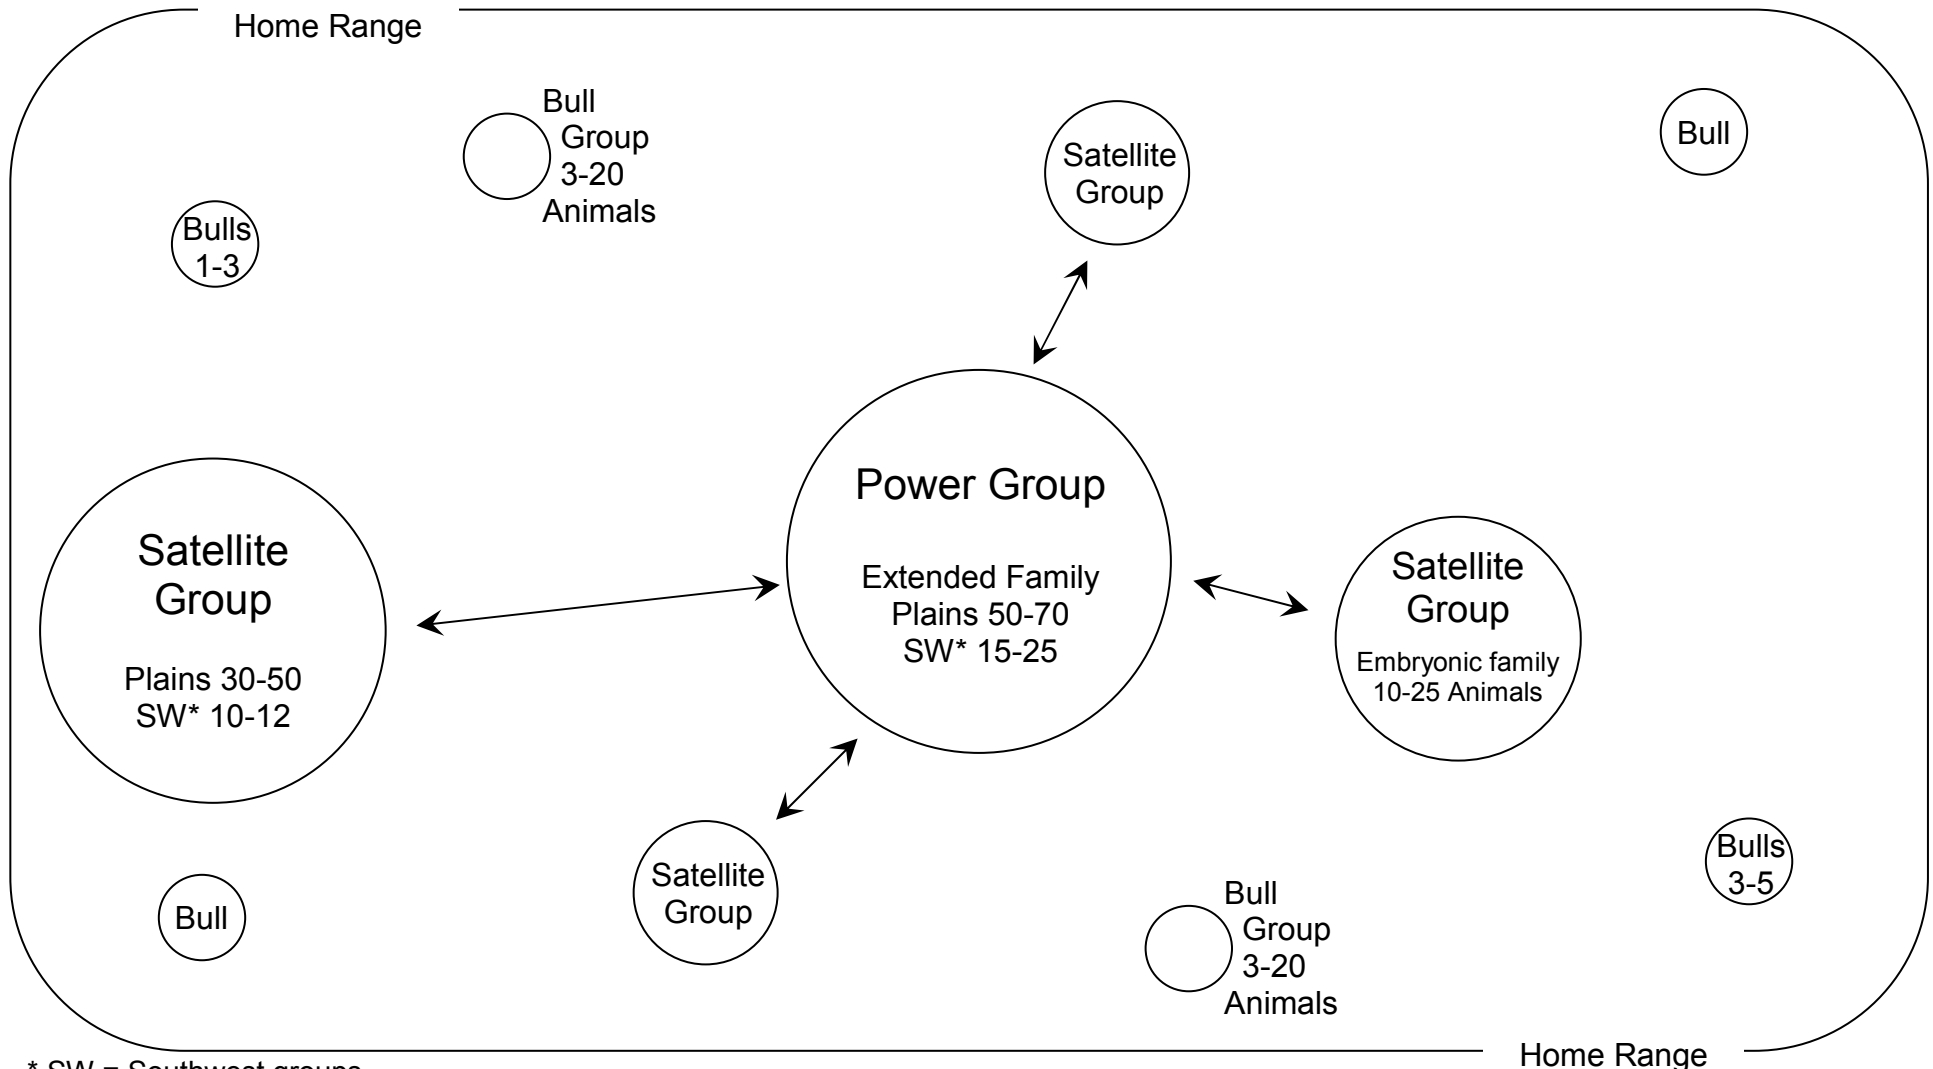

Bison Family Group Makeup

* SW = Southwest groups.
Harsher environment dictates more interaction with related groups.

Territories

300 animals maximum

Same as Above